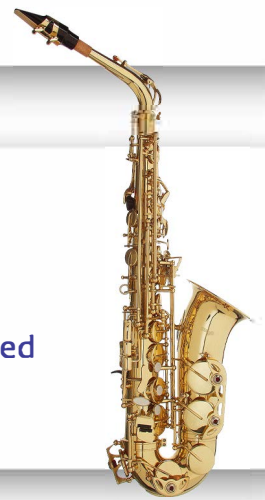

MONTHLY INSTRUMENT RENTALS

Educational Rates for Canada Music Academy Students

Violin Outfit Menzel MDN600

New \$25 | Like New \$20
Case, shoulder rest, bow and rosin included
Shipping: \$25
Purchase Price: \$186.99

Classical Guitar Yamaha C40

New \$18 | Like New \$12
Gig bag included
Shipping: \$25
Purchase Price: \$189.99

Acoustic Guitar Epiphone DR100

New \$18 | Like New \$12
Gig bag included
Shipping: \$25
Purchase Price: \$199.00

Digital Piano 88-Key Yamaha P45

New \$65 | Like New \$45
Shipping: \$45
Purchase Price: \$629.99

Electric Guitar Pack Squier Affinity Strat

New \$40 | Like New \$30
Amp, cable, strap & picks included
Shipping: \$40
Purchase Price: \$399.99

Alto Sax Outfit Stagg WS-AS215

New \$75 | Like New \$55
Bag, strap, and reed included
Shipping: \$30
Purchase Price: \$789.99

Cello Outfit Menzel MDN950

New \$85 | Like New \$70
Case, bow and rosin included
Shipping: \$55
Purchase Price: \$795.00